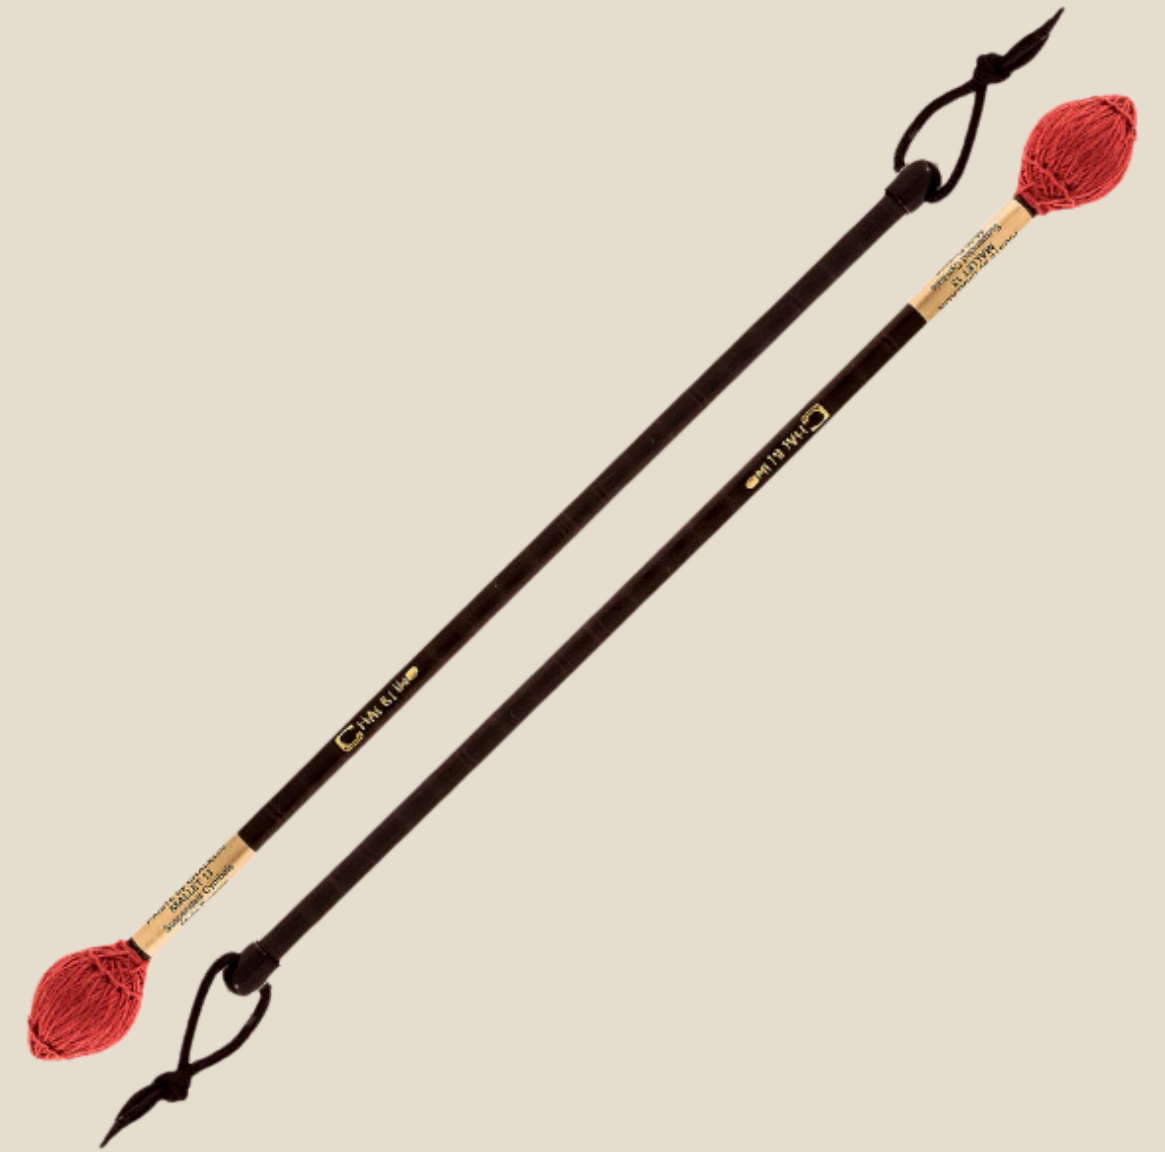

Name
Gong Mallets
Manufacturer
Paiste
Size
M10